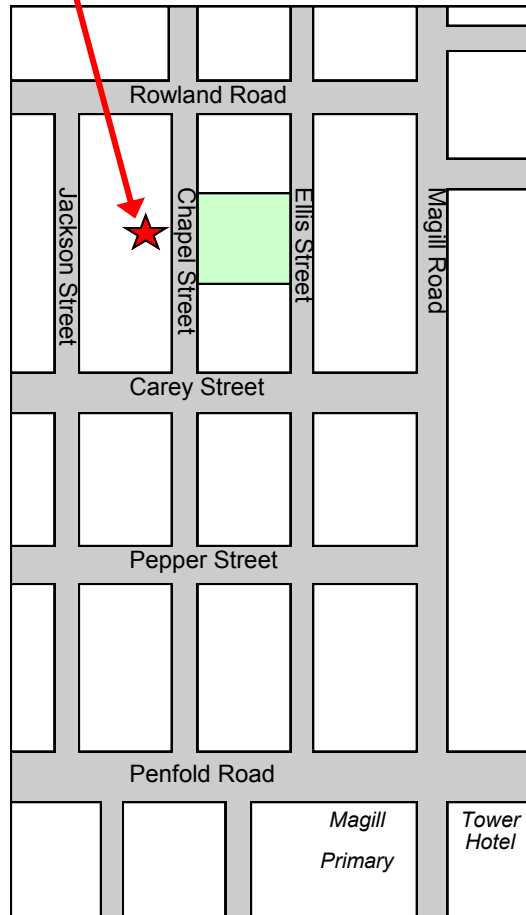

Morialta Community Centre

Morialta Community Centre
26 Chapel Street, Magill 5072
Phone 8331 9344

9am to 1pm Monday - Friday

Email: community@morialtauca.org.au
Website: www.morialtauca.org.au